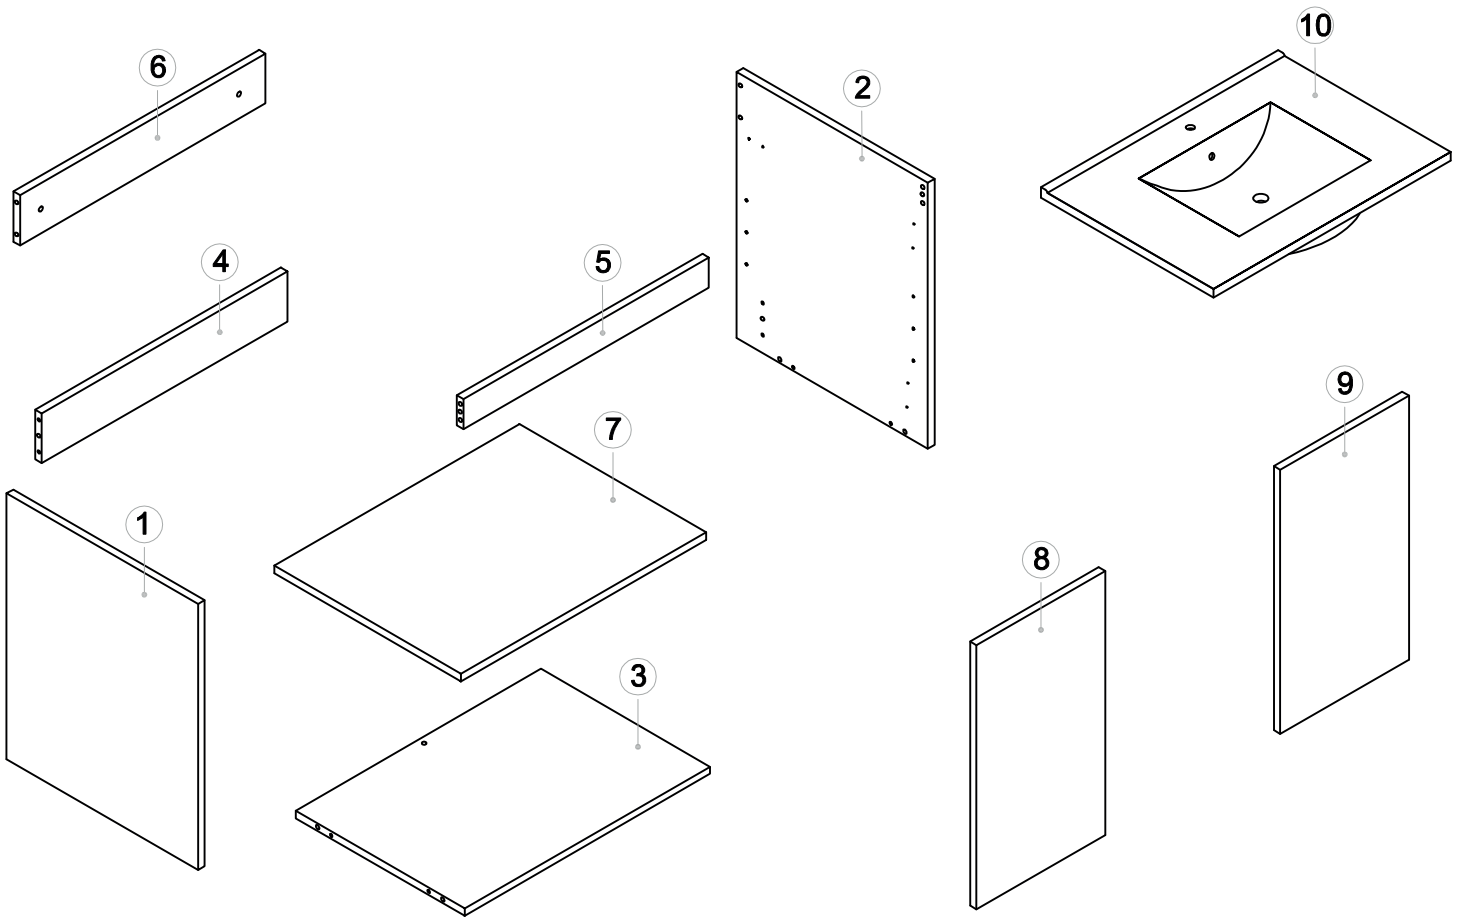

A × 15 	B × 15 	C × 10 	D × 4 	E × 28 M4X14mm	F × 2 F-1 F-2	G × 6 Ø8x35mm	H × 6 M5x50mm
I × 2 	J × 4 M4X25mm	K × 15 	L × 4 	M × 2 	N × 2 Ø10x42mm	O × 2 M6x60mm	

Herramientas de montaje