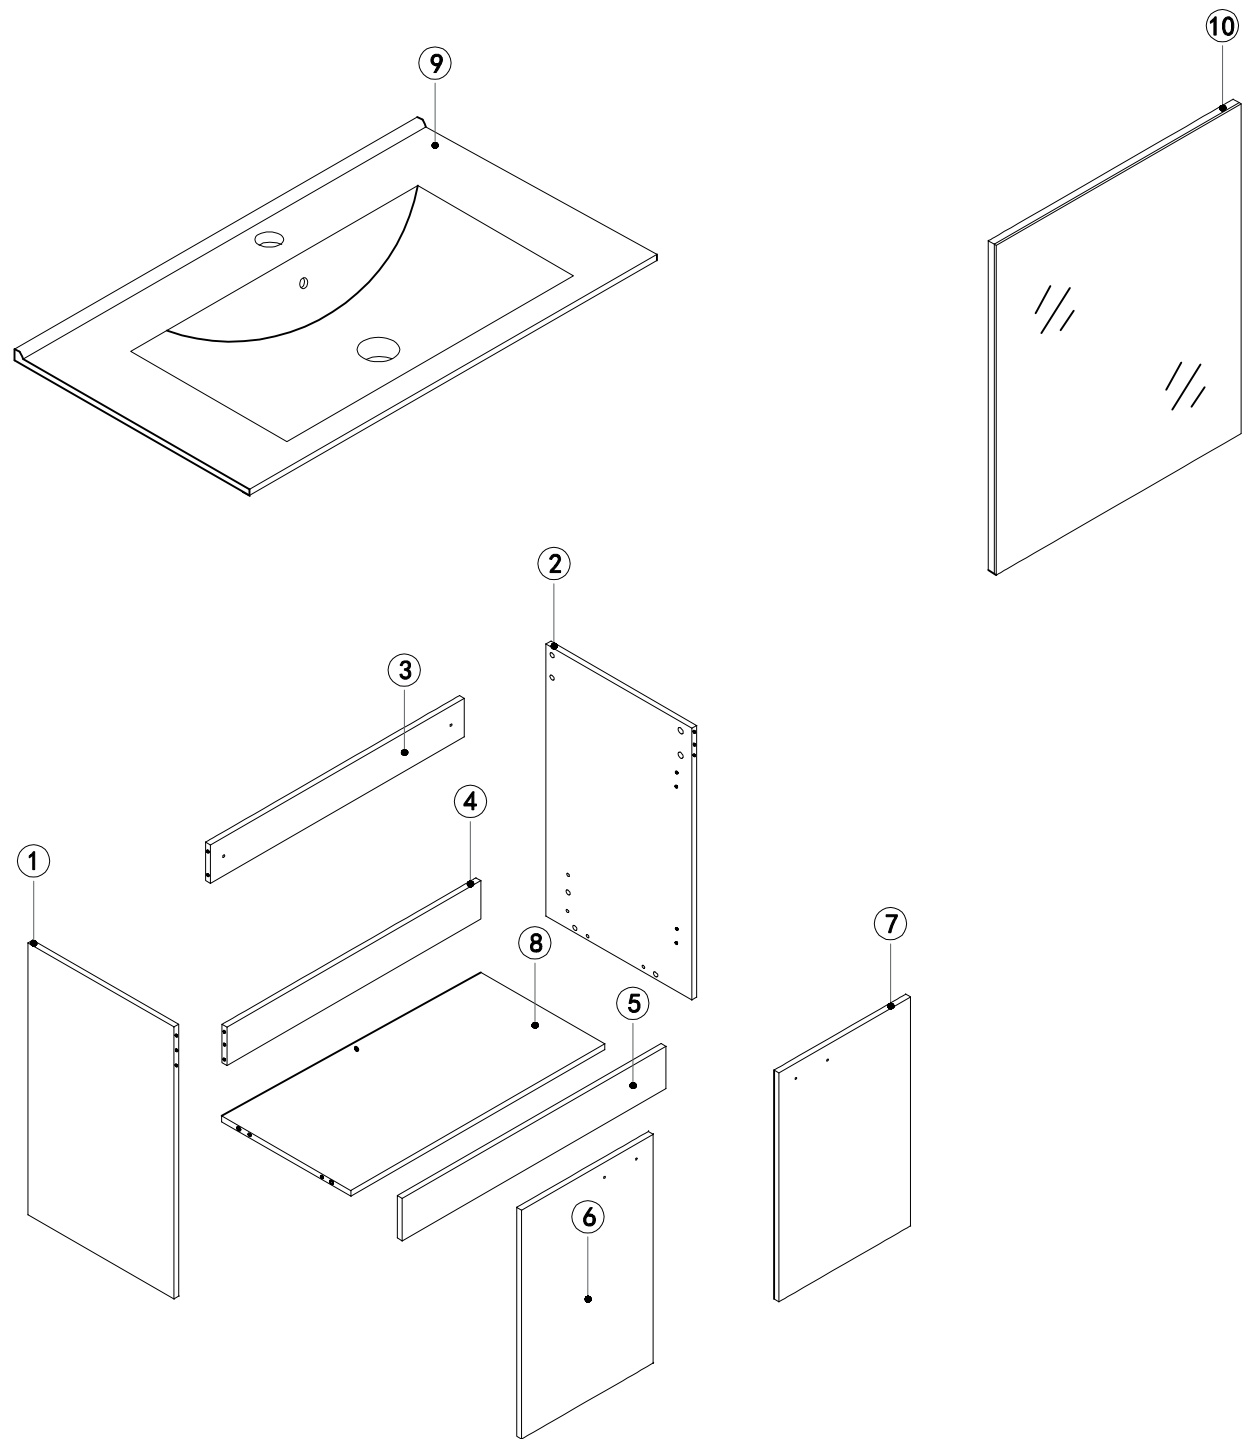

A × 15 	B × 15 	C × 10 	D × 15 	E × 40 M4x14mm	F × 4 	G × 2 Ø10x42mm	H × 2 M6x60mm
J × 4 	K × 2 Ø8x35mm	L × 2 M5x50mm	M × 2 	N × 4 M4X18mm			

Herramientas de montaje